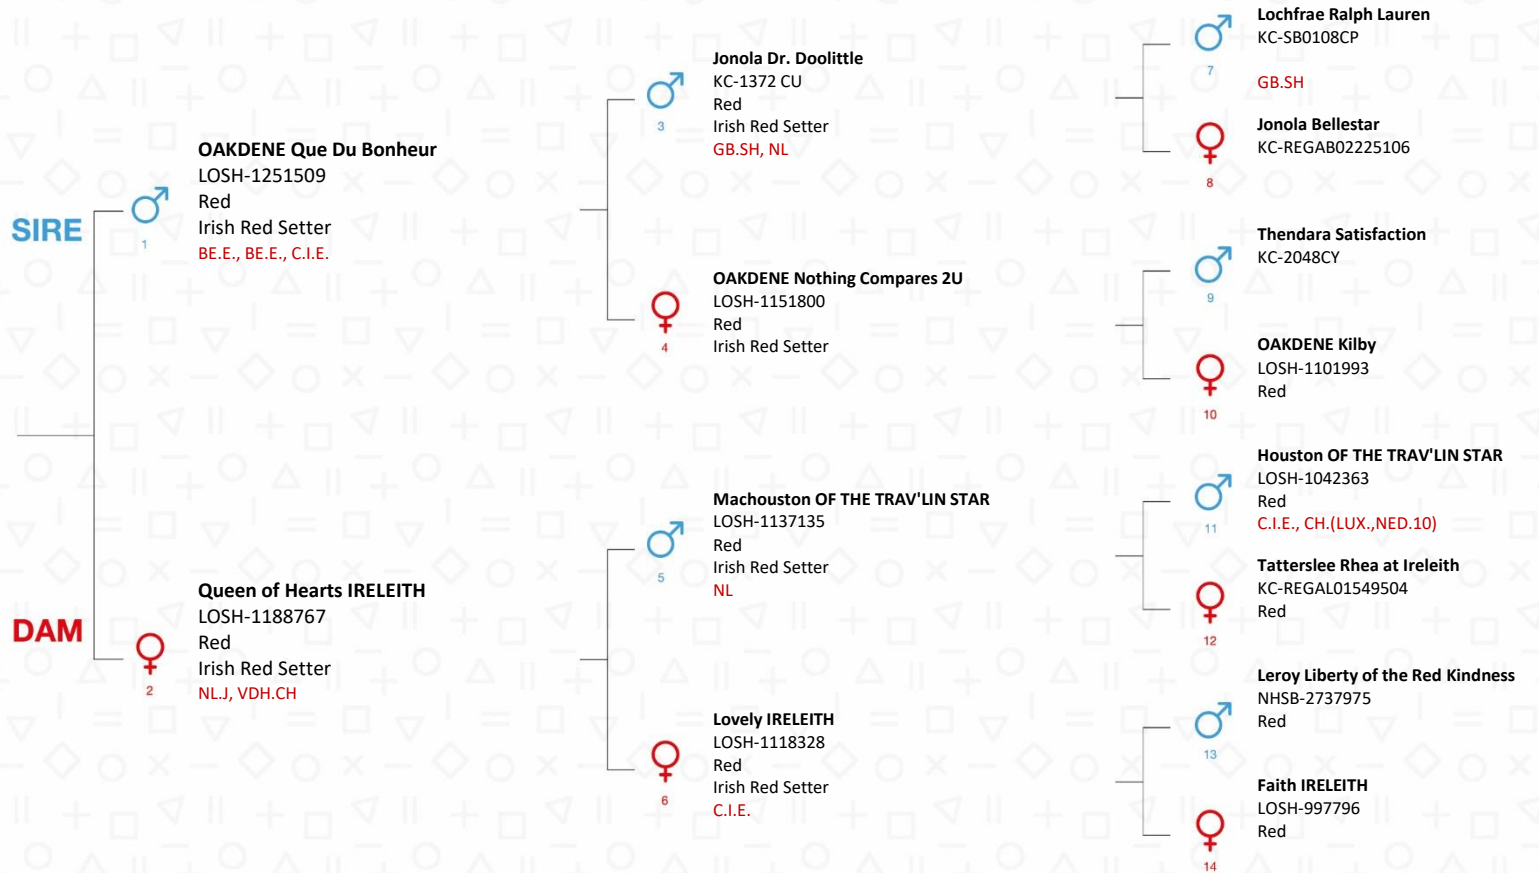

Unexpected Return IRELEITH

LOSH : **01325409**

Breed: Irish Red Setter
 Microchip: 945000002366492
 Color: Red
 Sex: Male
 Date of birth: 26/02/2021
 Breeder(s): Verwimp Wim, Hendrix August

Owner(s)

Verwimp Wim 28 Lochtstraat, 3272
 TESTELT, Belgium

Nature of tail at birth

FULL

Health test(s) of the dog

Certified as accurate on 26/05/2021

Mrs. Viviane Boesmans
 President of the "Belgian Royal Canine Society"

Mr Vercauter Thierry
 General Secretary of the "Belgian Royal Canine Society"

Sire

Rod-cone dysplasia 4 (H766)

Dam

Rod-cone dysplasia 4 (H766), CLAD I (H709), Rod-cone dysplasia 1 (H768)

TITLE(S) OF THE PARENTS

Sir

CH Belgian Show Champion, CH Belgian Show Champion, CH International Show Champion